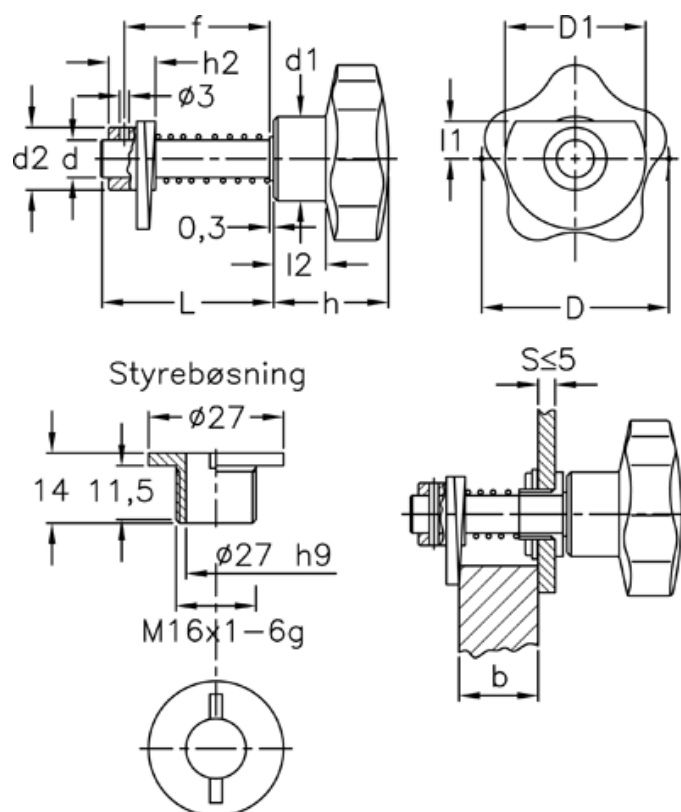

Article number: 2310068436

Description: E+G Latch-type knob
VCK.362/60-1+G-S-INOX

Measures

D = 60

d = 12

D1 = 45

d1 = 27

d2 = 20

f = S + b + 11 mm

h = 37

h2 = 15

Hole size = 16 H9

L = 46

l1 = 12

l2 = 17

S+b door thickness S=5 mm = 25-28,5